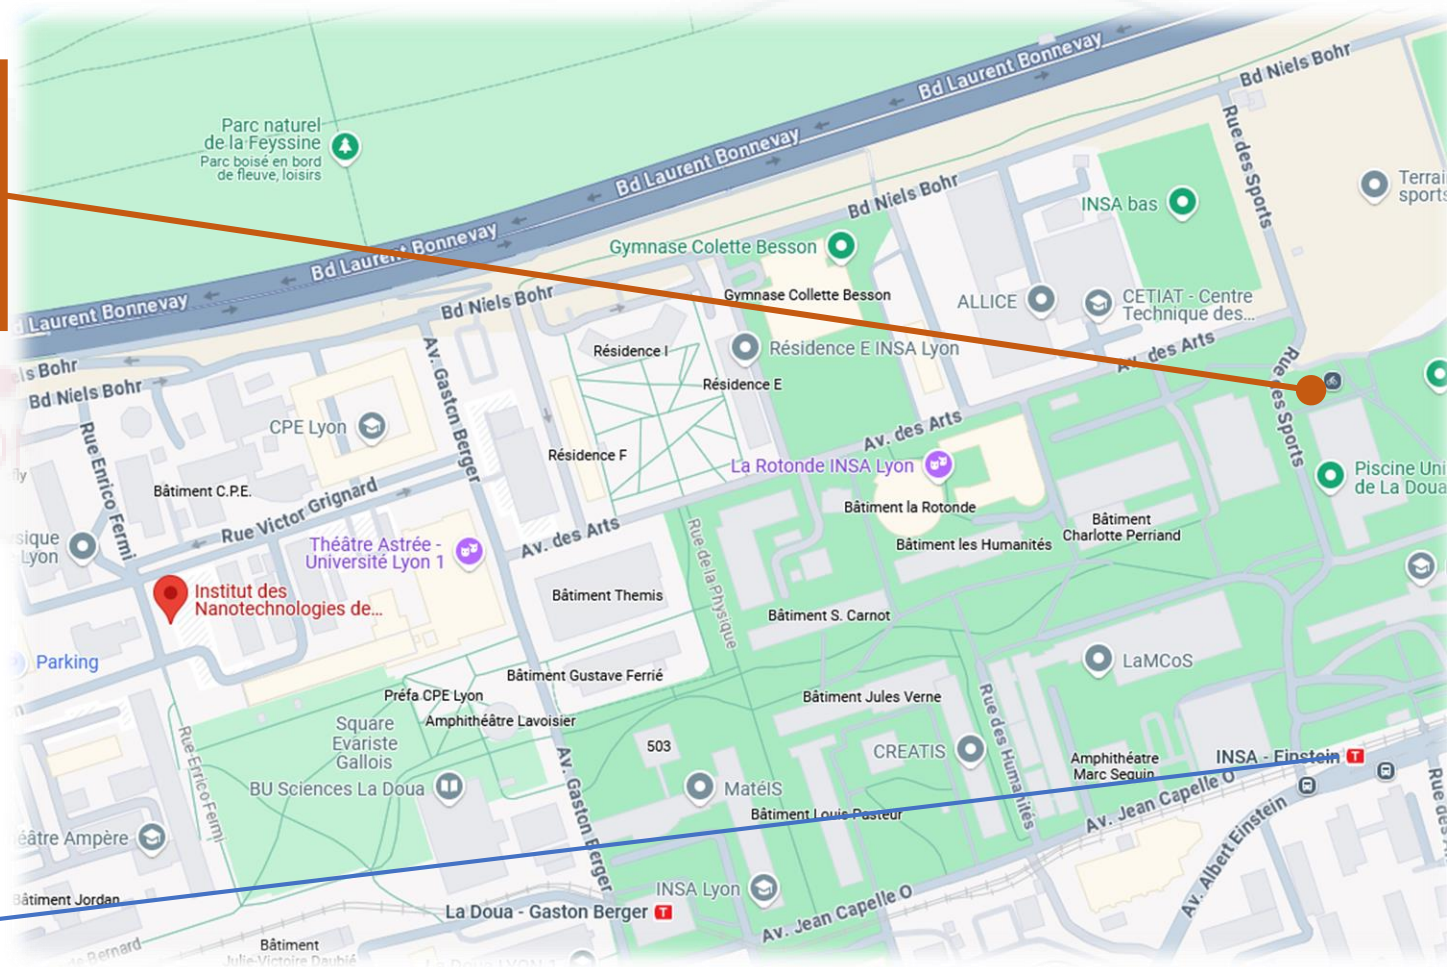

# 2<sup>nd</sup> day – bus to Annecy

INSA gymnasium/  
swimming pool  
parking

GPS coordinate:  
45°47'04.0"N  
4°52'38.3"E

Google map link :  
<https://maps.app.goo.gl/YEUcdZJFZ2mq64Di6>

T1 tramway station  
“INSA – Einstein”